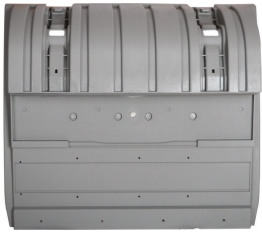

MATERIAL : PLASTIC

OEM NO : A3755200020

COMPATIBLE VEHICLES

MERCEDES

AXOR

603110

AXOR - REAR MUDGUARD (WITH BRACKET)