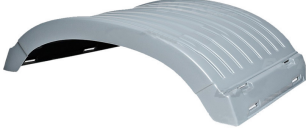

603120

AXOR - REAR MUDGUARD

MATERIAL : PLASTIC

OEM NO : A3755200007

COMPATIBLE VEHICLES

MERCEDES

AXOR

603140

AXOR - MUDGUARD COVER

MATERIAL : PLASTIC