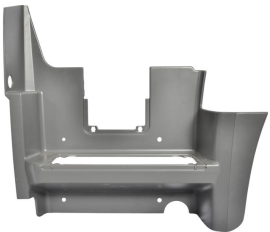

MATERIAL : SMC

COMPATIBLE VEHICLES

MERCEDES

AXOR

622200

AXOR - STEP - GREY - RIGHT